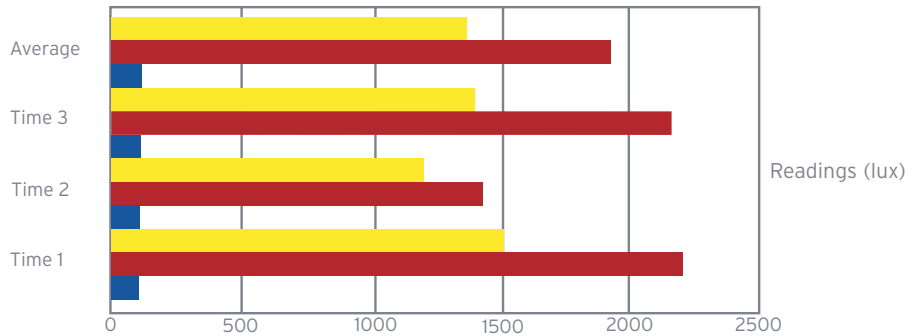

How much light will my Sky Tunnel provide?

Tests carried out in the UK (by Durham University) prove that anything up to twelve times the equivalent of a 100 watt bulb can be achieved with 3 metres of Flexi-tube run on the 550mm diameter unit.

As with all natural light providers, this depends on the exposure to the available daylight (South facing is best) also the length of Flexi-tube, time of day, time of year etc. The larger diameter Sky Tunnel installed the more volume of light will be transmitted.

The location of the roof dome should be directly above or as near as possible to the ceiling diffuser. This roof dome assembly should be installed as near as possible to the ridge. Avoid bends in the Flexi-tube as this will affect efficient light transmission. We recommend a roof specialist fit the Sky Tunnel should it be necessary to make alterations to the rafters and joists.

Other factors should also be considered i.e. colour scheme of interior and on which elevation the roof dome is going to be positioned; south, east, west, also the length of tube.

Light intensity at three times during a day

- Flexible system
- Rigid system
- 100 watt light bulb

What size & type of Sky Tunnel do I need?

The location of the roof dome should be directly above or as near as possible to the ceiling diffuser. The roof dome assembly should be installed as near as possible to the ridge. Avoid bends in the Flexi-tube, as this will affect efficient light transmission. We recommend a roof specialist fit the Sky Tunnel should it be necessary to make alterations to the rafters and joists. Other factors should also be considered i.e. colour scheme of interior and on which elevation the roof dome is going to be positioned; South, East, West and also the length of tube. The tables are an indication only.

Sky Tunnel Flexi-Tube

	343mm (Diameter)	457mm (Diameter)	535mm (Diameter)
Where?	En suite WC Walk-in-robe 2m x 2m	Bathroom Hallway Small Landings 3.5m x 3.5m	Living areas Large Landings Kitchen 5m x 5m

Sky Rigid Tunnel

	343mm (Diameter)	457mm (Diameter)	535mm (Diameter)
Where?	Bathroom Hallway Small Landing 4m x 4m	Bathroom Landing Office Corridors 5m x 5m	Commercial Areas Corridors Offices Retail Areas 6m x 6m

Please note the table are an indication only. For further advice please call our help line on 0800 389 7361