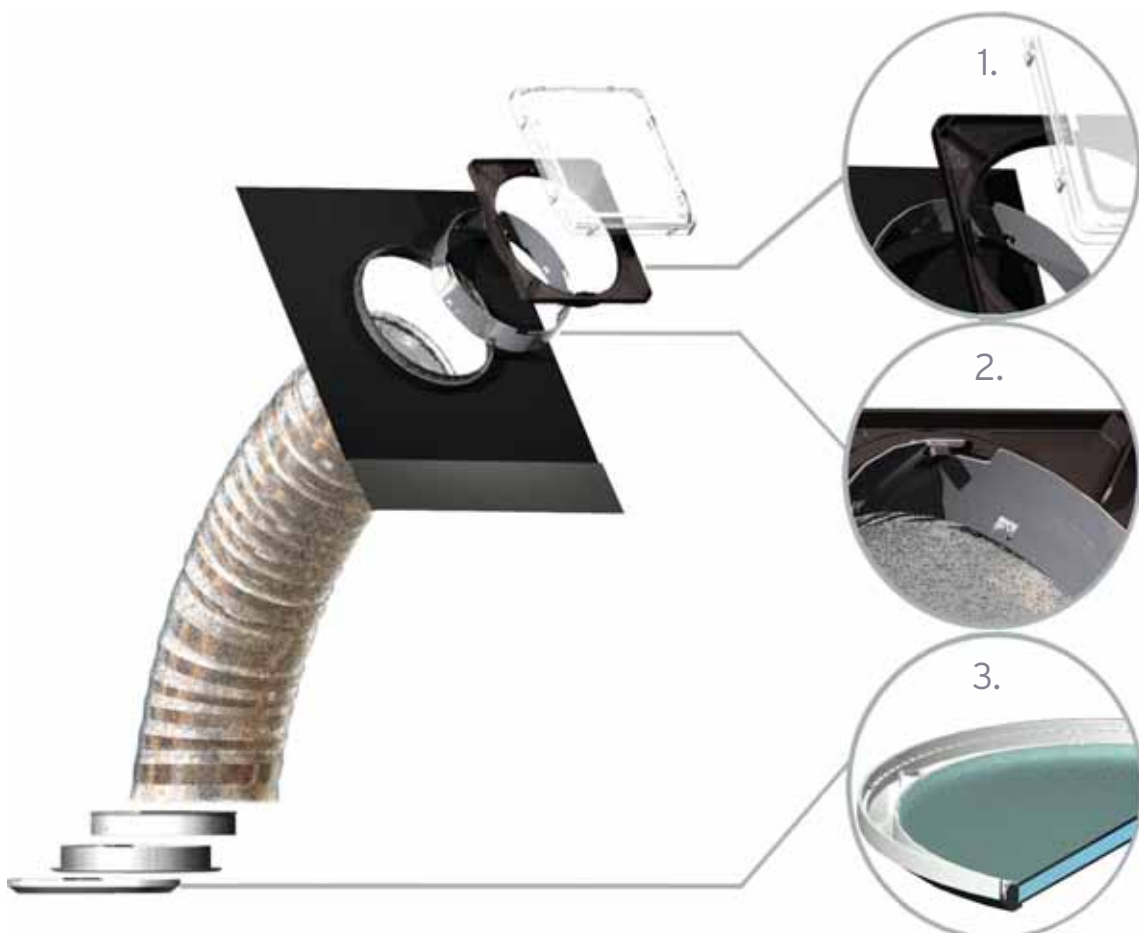

Ecological Sustainability

Our entire product range - Sky Tunnel, Sola Rooflights and Sola Hybrid Lighting - are designed in a way that these products are environmentally friendly. None of them has a carbon footprint during their product lifetime as they only rely on light coming from the sun. Using our products will bring not only the joy of natural daylight and healthier living, but will also improve the energy efficiency and reduce the carbon footprint of your building.

Sky Tunnel Range

The new XL² now even easier to install and with a low profile square roof-dome. Low profile square roof dome engineered for maximum light transmission. Adjustable ventilation option with each Skylight. Easy fit tube attachment. Easy fit double glaze ceiling diffuser for superior heat retention. Sizes available from 343mm, 457mm and 535mm diameter to suit all rooms and applications. Available with Flexi-Tube or Rigid Pipe system.

Sky Tunnel XL² New Features

1. Interchangeable vent or solid tabs option with each Sky Tunnel
2. Easy fit tube attachment.
3. Easy fit magnetic double glazed ceiling diffuser

Sky Tunnel Flexi-Tube

The Sky Tunnel Flexi-Tube effectively channels daylight into internal areas such as domestic internal landings, internal bathrooms, hallways, walk-in-wardrobes and WC's. The flexibility of the tube allows natural light to reach these areas where the rigid system proves difficult to install. The Flexi-Tube is constructed from four layers of highly reflective metallised polyester membrane woven on a wire spring skeleton. This makes the tube very flexible but also incredibly tough and easy to install.