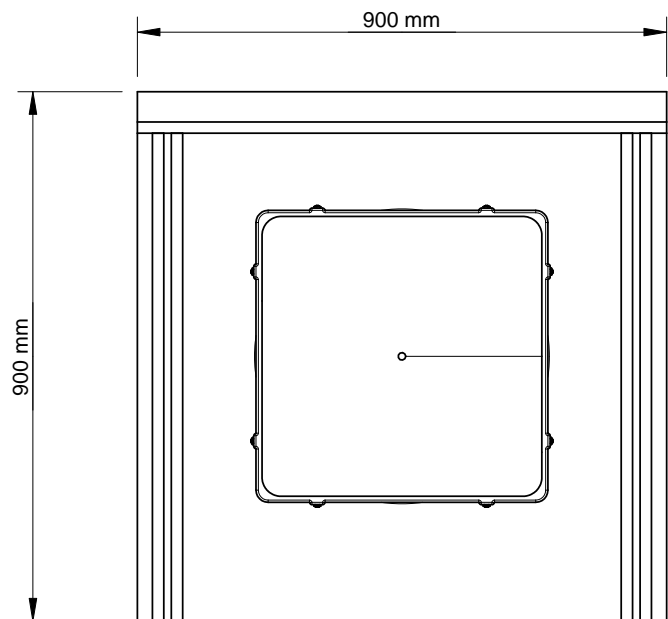

D

Self adhesive rubber tapes

Flashing folded out from transport position

Detail A

Sola SkyLights

Sky Tunnel XL2 roof assembly
535mm - Slate Version

Date

23rd September 2009