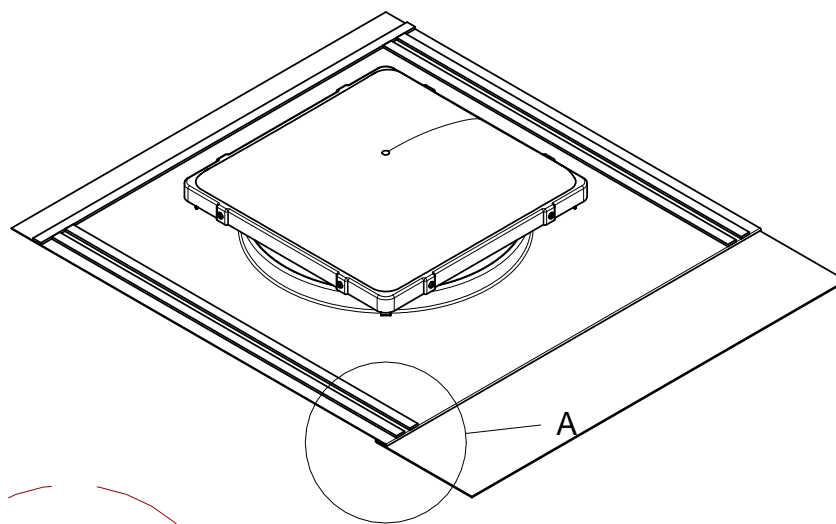

D

Self adhesive rubber tapes

Flashing folded out from transport position

Detail A

Sola SkyLights

Sky Tunnel XL2 roof assembly
535mm - Slate Version

Date

23rd September 2009