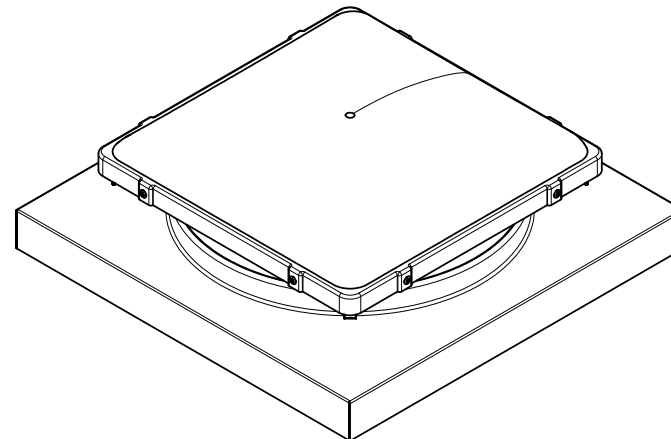

*Sola SkyLights*

Sky Tunnel XL2 roof assembly  
535mm - Flat Roof Version

Date 24th July 2009

NOT TO SCALE

Edition Sheet

1

2

3