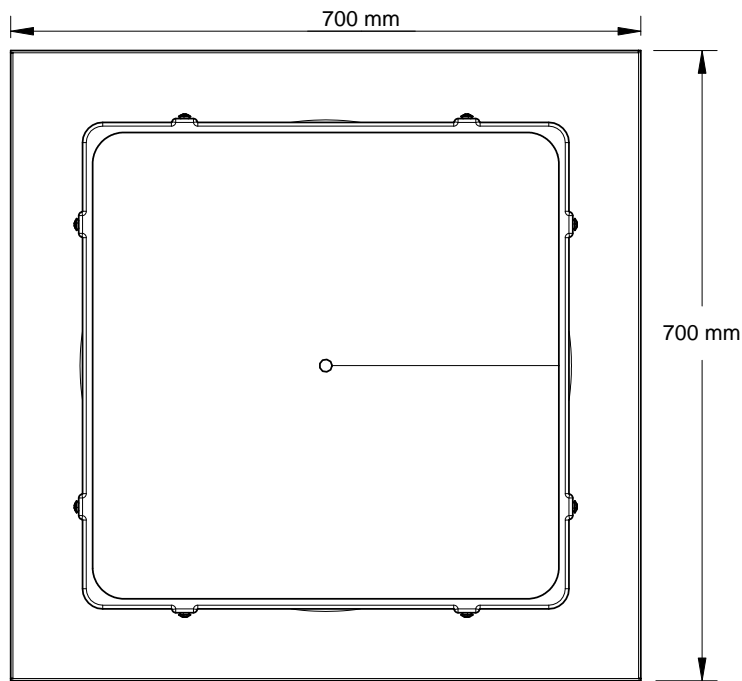

*Sola SkyLights*

Sky Tunnel XL2 roof assembly  
535mm - Flat Roof Version

Date 24th July 2009

NOT TO SCALE

Edition Sheet

1

2

3