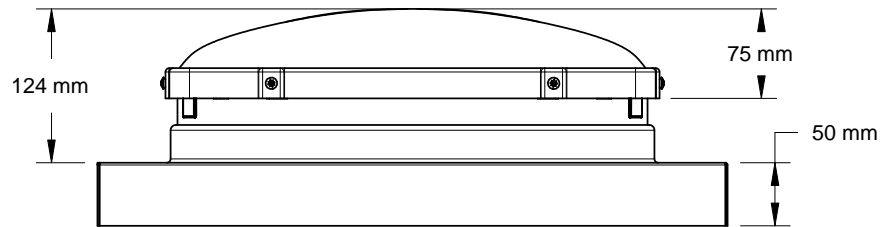

*Sola SkyLights*

Sky Tunnel XL2 roof assembly  
535mm - Flat Roof Version

Date 24th July 2009

NOT TO SCALE

Edition Sheet

1

2

3