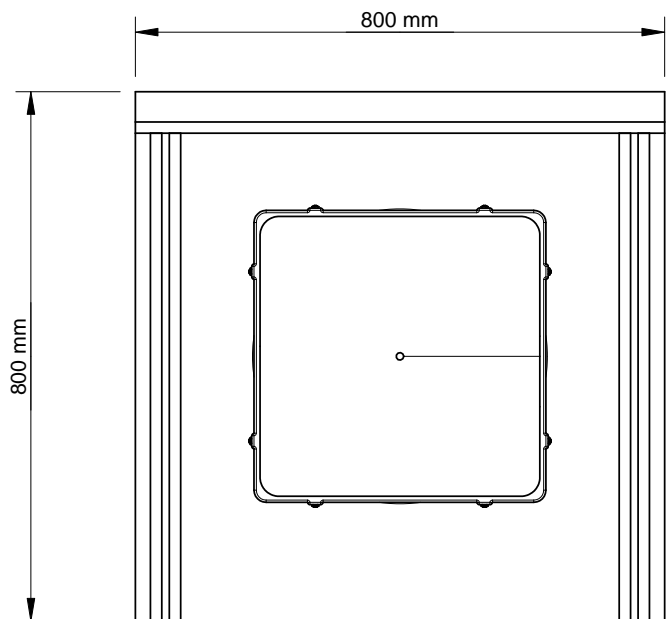

D

Self adhesive rubber tapes

Flashing folded out from transport position

Detail A

Sola SkyLights

Sky Tunnel XL2 roof assembly
457mm - Slate Version

Date

23rd September 2009