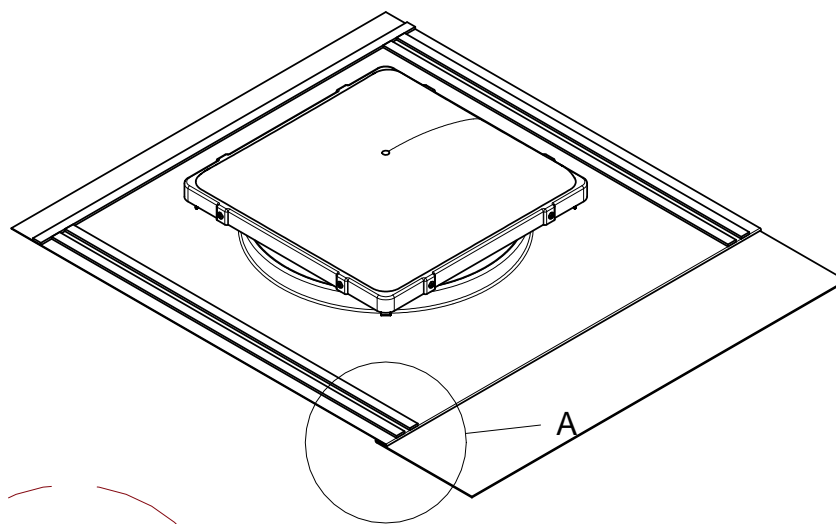

D

Self adhesive rubber tapes

Flashing folded out from transport position

Detail A

Sola SkyLights

Sky Tunnel XL2 roof assembly
457mm - Slate Version

Date

23rd September 2009