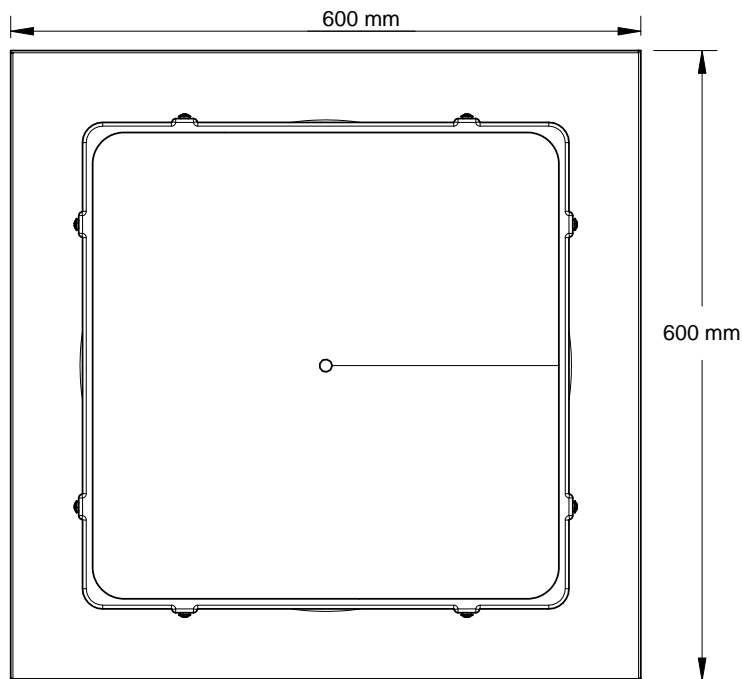

D

*Sola SkyLights*

Sky Tunnel XL2 roof assembly  
457mm - Flat Roof Version

Date 21st August 2009

NOT TO SCALE

Edition Sheet

1

2