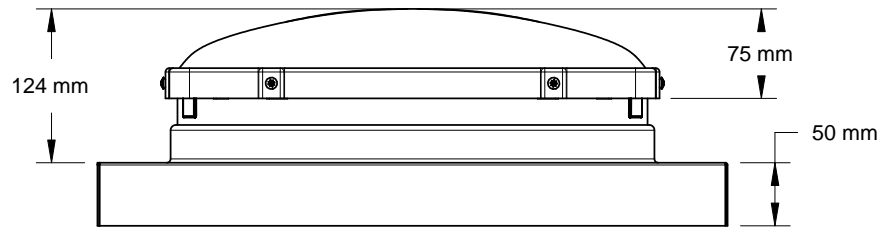

1

2

3

4

5

6

RevNo

Revision note

Date

A

A

B

B

C

C

D

D