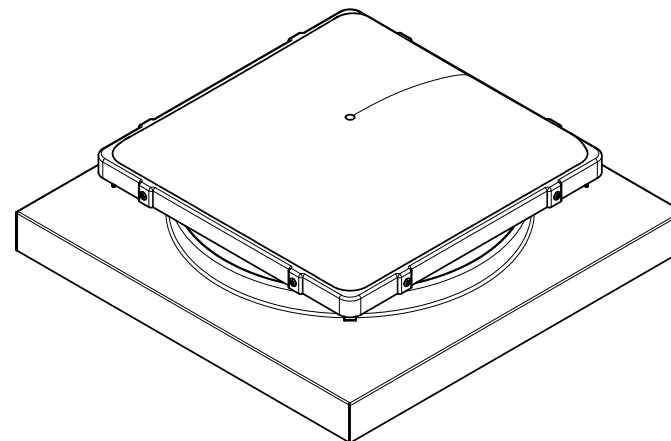

D

*Sola SkyLights*

Sky Tunnel XL2 roof assembly  
457mm - Flat Roof Version

Date 21st August 2009

NOT TO SCALE

Edition Sheet

1

2