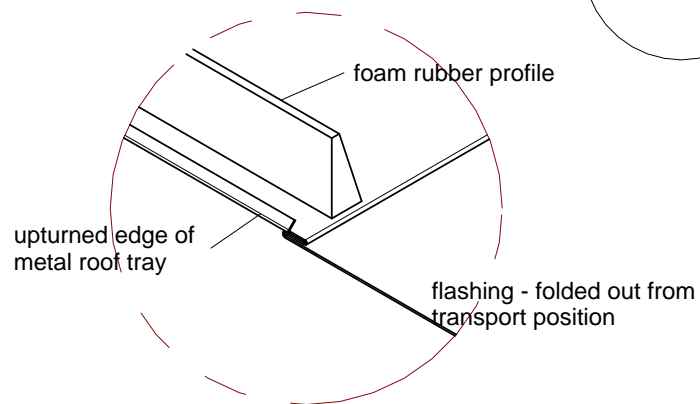

D

Detail A

Sola SkyLights

Sky Tunnel XL2 roof assembly
343mm Tile Roof version

Date

8th July 2009

Edition

Sheet