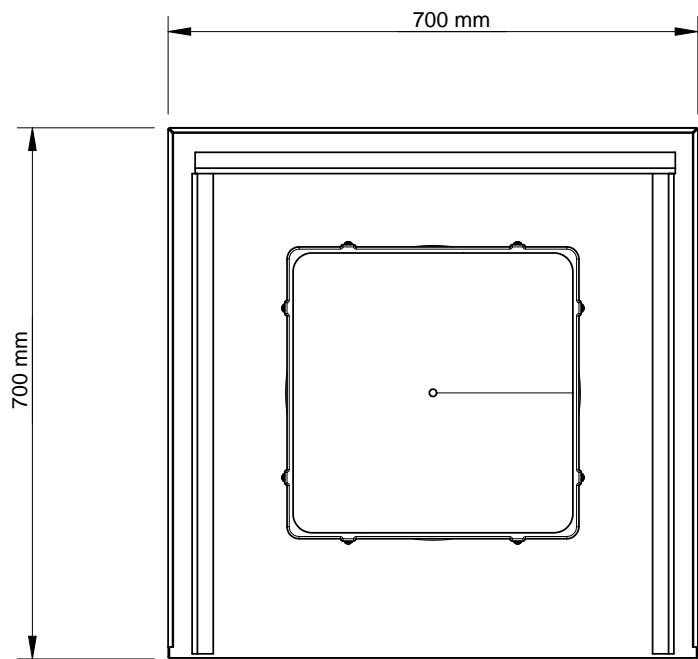

D

Detail A

Sola SkyLights

Sky Tunnel XL2 roof assembly
343mm Tile Roof version

Date

8th July 2009

Edition

Sheet