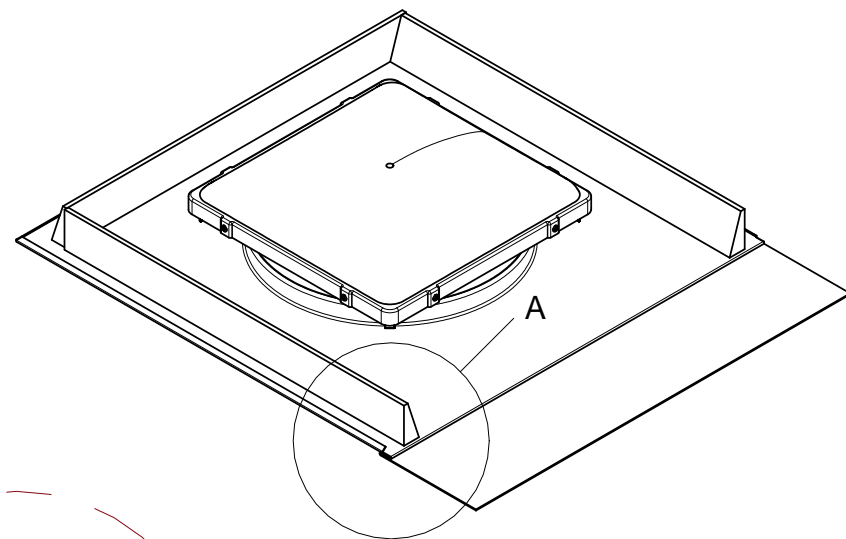

D

Detail A

Sola SkyLights

Sky Tunnel XL2 roof assembly
343mm Tile Roof version

Date

8th July 2009

Edition

Sheet