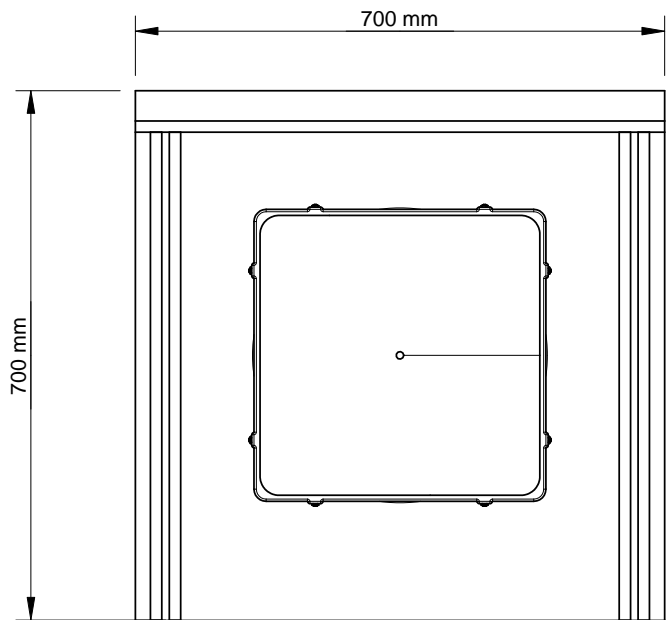

D

Self adhesive rubber tapes

Flashing folded out from transport position

Detail A

Sola SkyLights

Sky Tunnel XL2 roof assembly
343mm - Slate Version

Date

8th July 2009