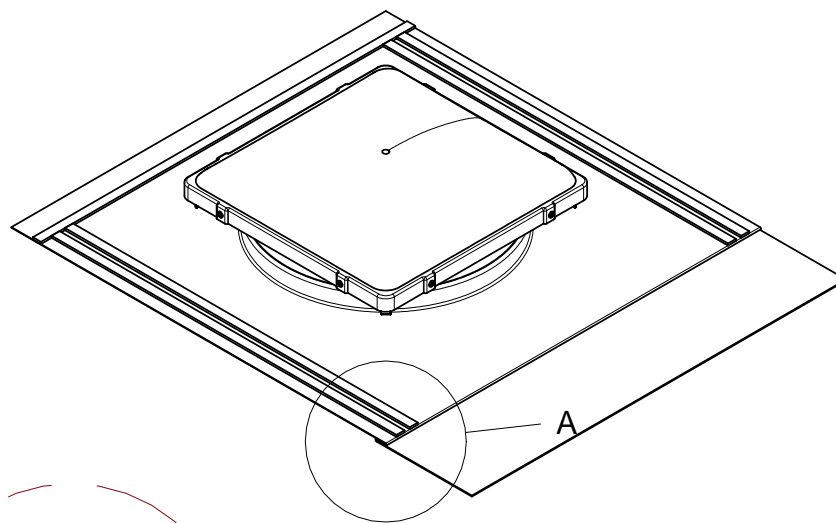

D

Self adhesive rubber tapes

Flashing folded out from transport position

Detail A

Sola SkyLights

Sky Tunnel XL2 roof assembly
343mm - Slate Version

Date

8th July 2009