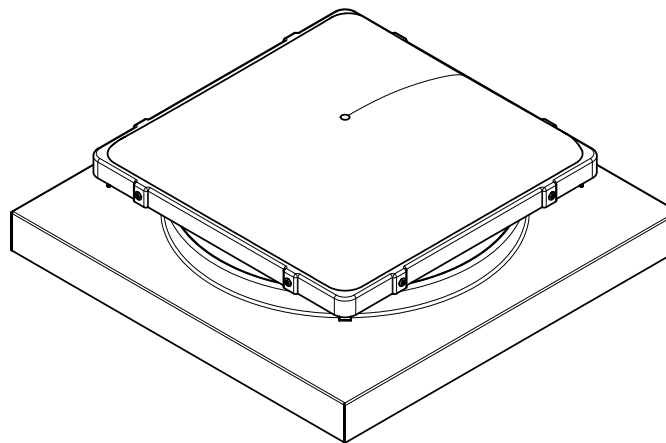

C

D

Sola SkyLights

Sky Tunnel XL2 roof assembly
343mm - Flat Roof Version

Date

10th July 2009

Edition

Sheet

1

2

3

4

5

6

D