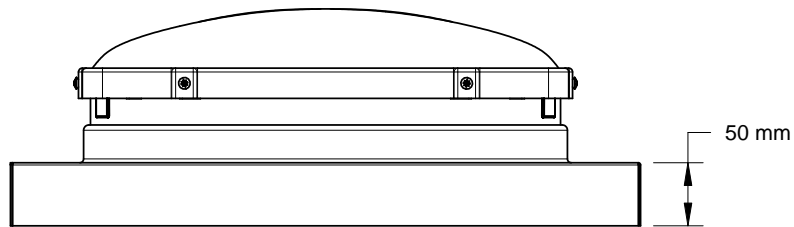

1

2

3

4

5

6

RevNo

Revision note

Date

A