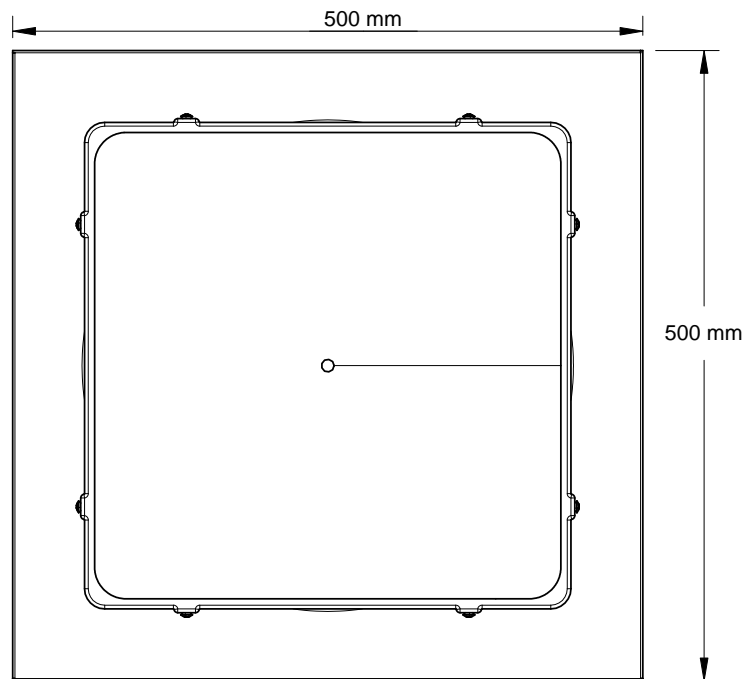

1

2

3

4

5

6

RevNo

Revision note

Date

A

A

B

B

C

C

D

Sola SkyLights

Sky Tunnel XL2 roof assembly
343mm - Flat Roof Version

Date

10th July 2009

Edition

Sheet

1

2

3

4

5

6

D