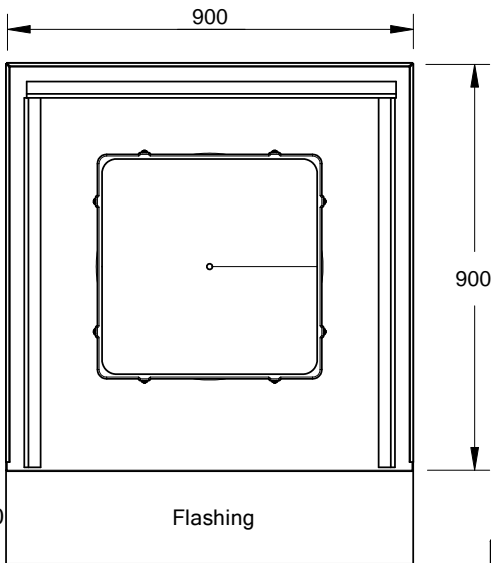

1

2

3

4

5

6

RevNo

Revision note

Date