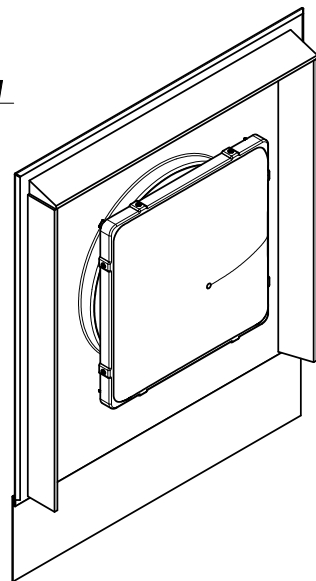

### SLATE ROOF VERSION

*Sola SkyLights*

Sky Tunnel XL2 - Roof options  
535mm size

Date

23rd September 2009

NOT TO SCALE

Edition

Sheet