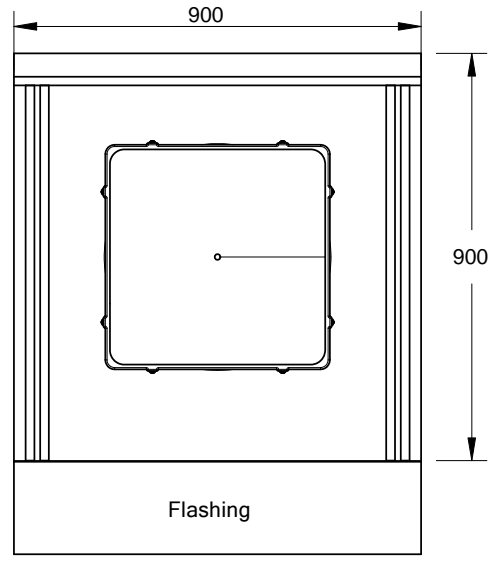

1

2

3

4

5

6

RevNo

Revision note

Date