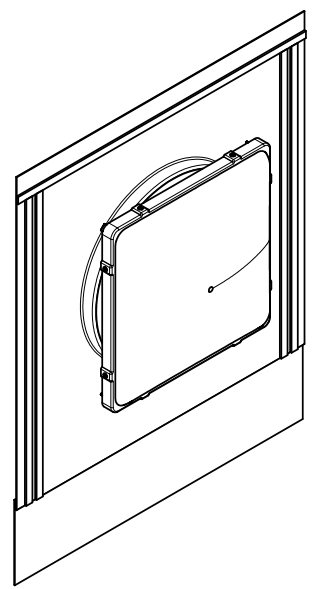

### SLATE ROOF VERSION

*Sola SkyLights*

Sky Tunnel XL2 - Roof options  
535mm size

Date

23rd September 2009

NOT TO SCALE

Edition

Sheet