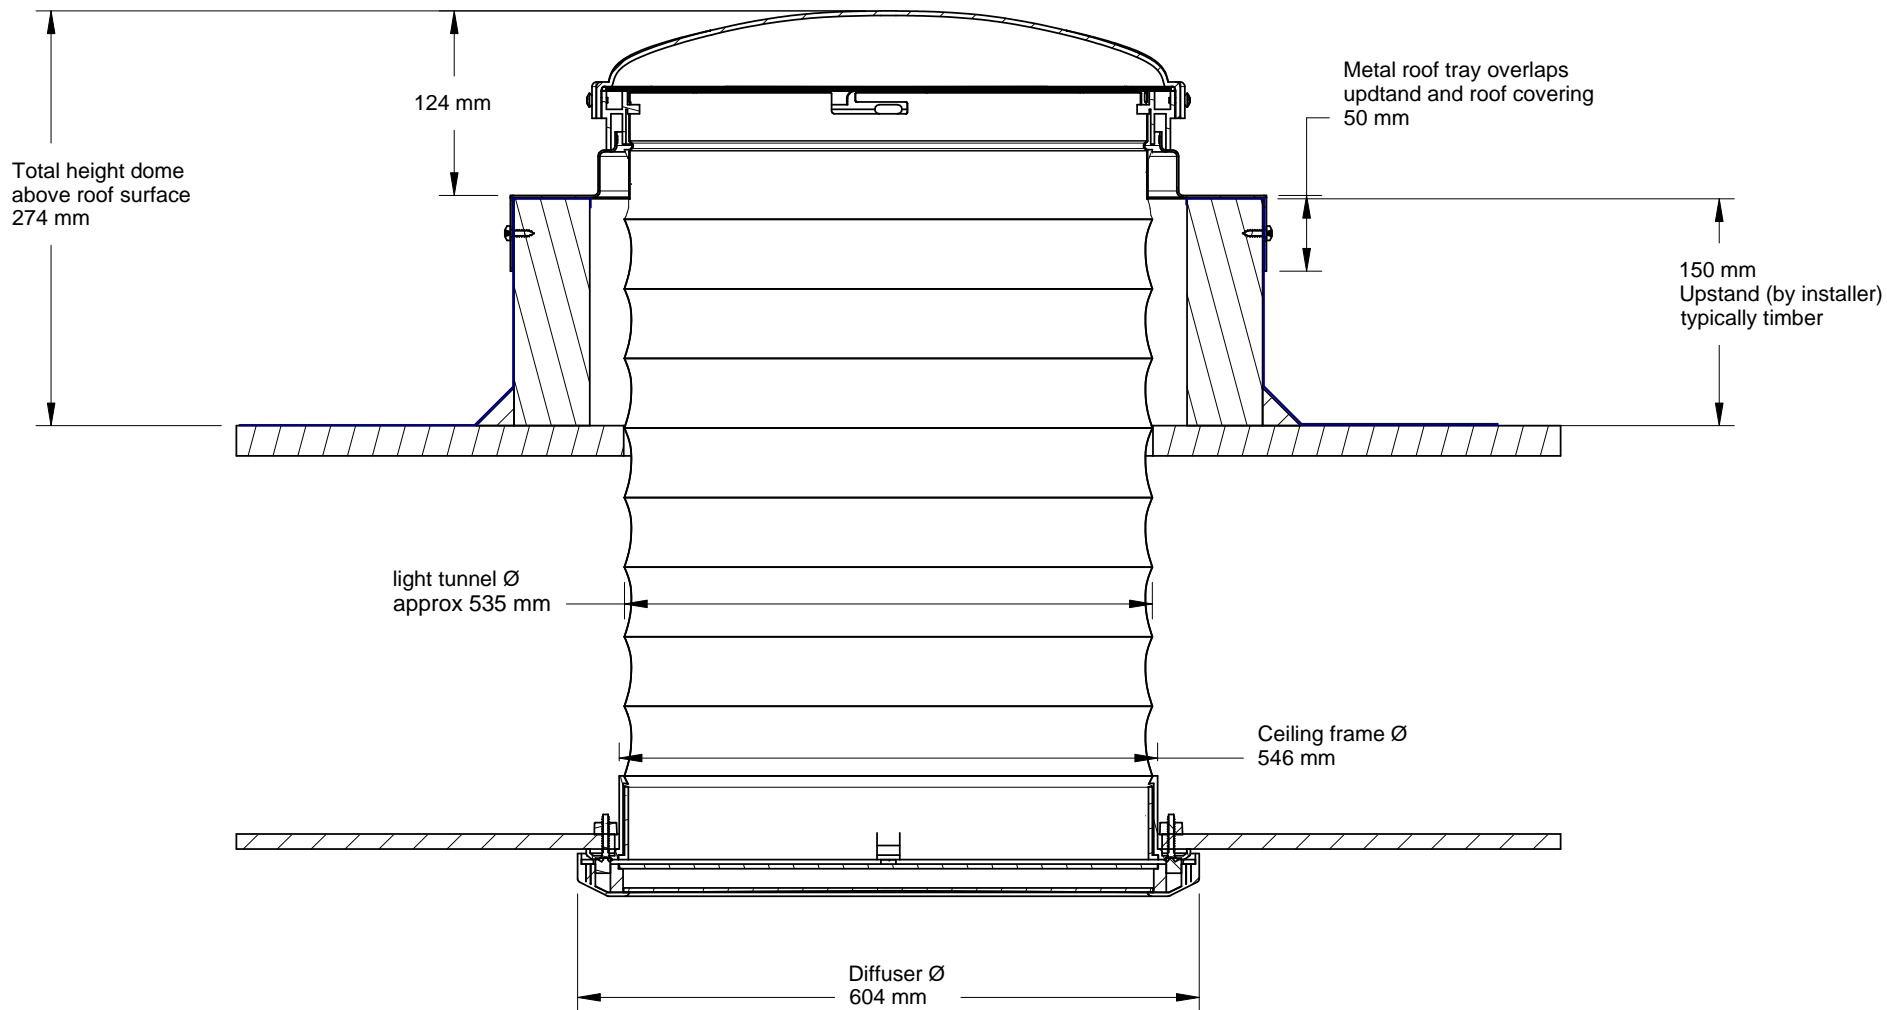

1

2

3

4

5

6

RevNo Revision note

Date

A

A

B

B

C

C

D

D

Sola SkyLights

Sky Tunnel XL2 - installed 535mm size flat roof (section)

Date 24th July 2009

NOT TO SCALE

Edition Sheet

1

2

3

4

5

6