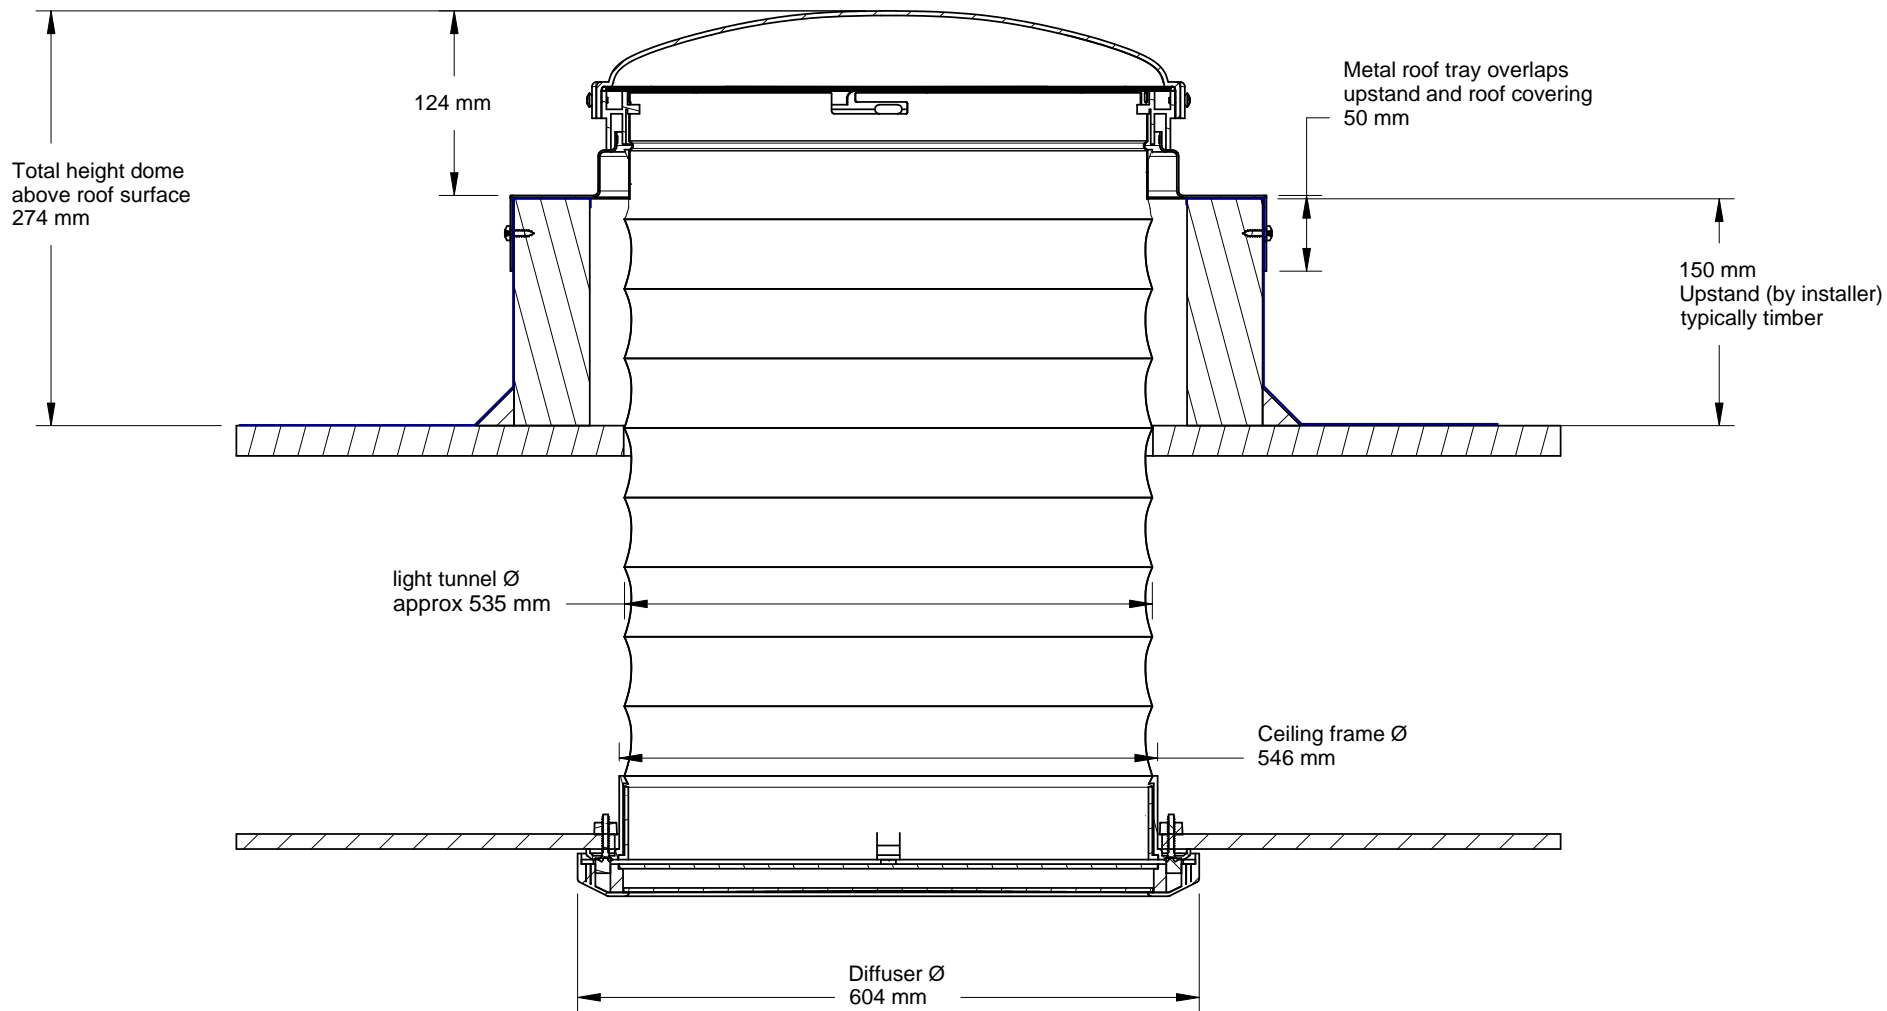

1

2

3

4

5

6

RevNo Revision note

Date

A

A

B

B

C

C

D

D

Sola SkyLights

Sky Tunnel XL2 - installed 535mm size flat roof (section)

Date 24th July 2009

NOT TO SCALE

Edition Sheet

1

2

3

4

5

6