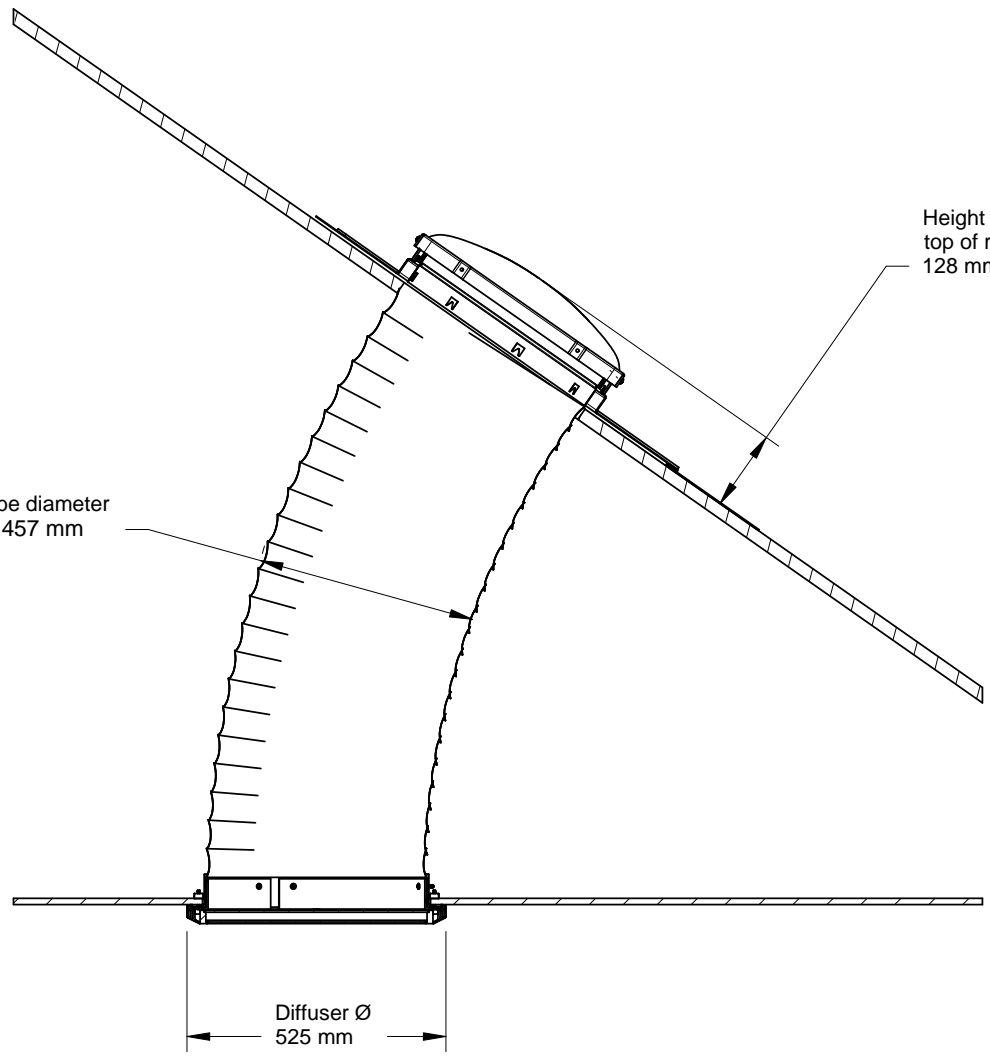

D

Height of dome above
top of roof battens
128 mm

Light tube diameter
approx 457 mm

Diffuser Ø
525 mm

Sky Tunnel XL2 - installed 457mm size
pitched roof (section)

Date 23rd September 2009

NOT TO SCALE

Edition Sheet