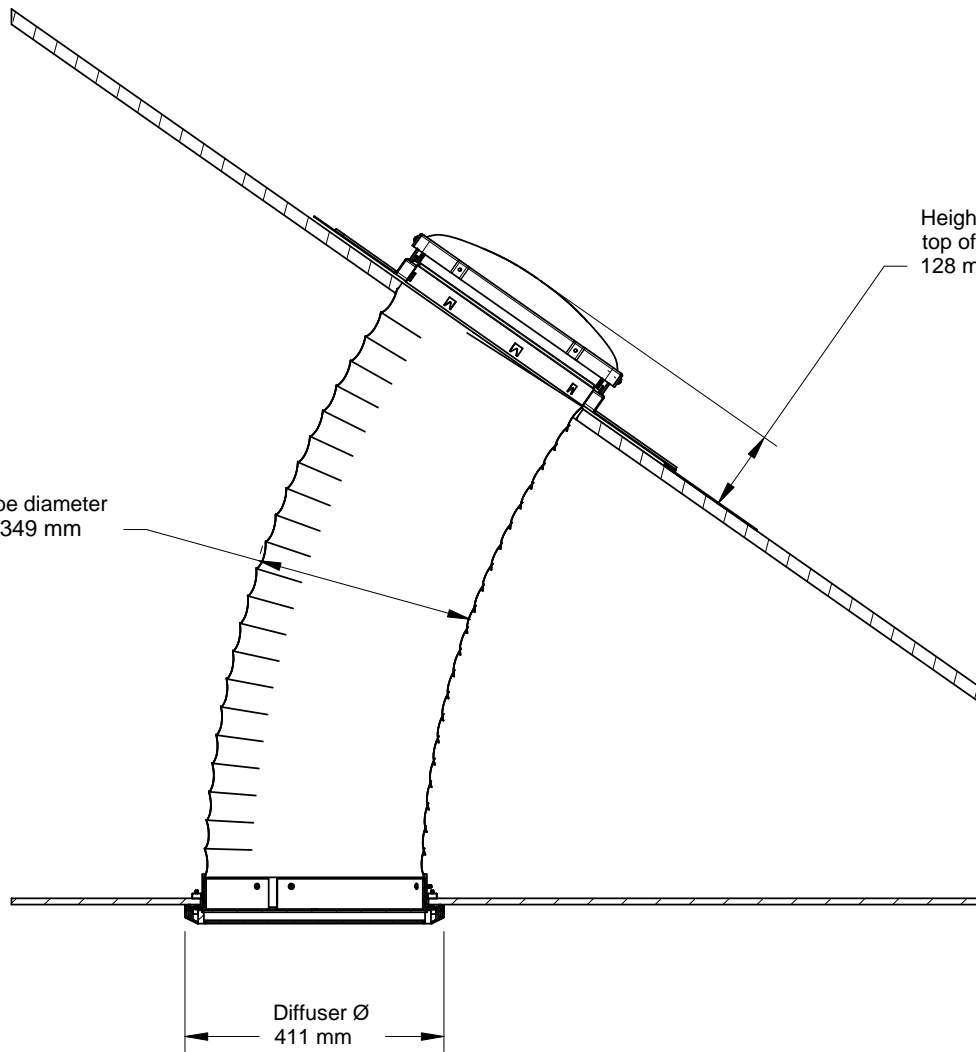

D

Height of dome above top of roof battens 128 mm

Light tube diameter approx 349 mm

Diffuser Ø 411 mm

*Sola SkyLights*

Sky Tunnel XL2 - installed 343mm size pitched roof (section)

Date

16th July 2009